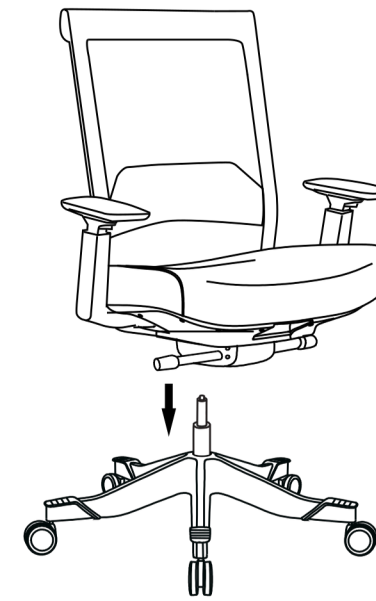

OC391-Fab-G3-1-BK

A*5 	B*1 	C*1 	D*1 	E*1 
F*1 	G*1(R&L) 			

H*3(M8*20/M8/M8*16*2) 
I*1(M6*40/M6/M6*15*1.5) 
J*1 

1

2

3

4

5

6

7

Warning

1. This product is designed for seating only. Do not stand on this product. Do not use it as a step ladder.
2. Do not use this product unless all bolts and parts are firmly tightened. At least within 3 months, you have to check all the parts for safety use.
3. If any parts are missing, damaged or worn, stop using this product, repair the product with manufacturer's supplied parts.
4. Do not sit on the armrest of this product.
5. This product is designed for sitting one person at a time.
6. Children under the age of 10, please use under adult supervision.