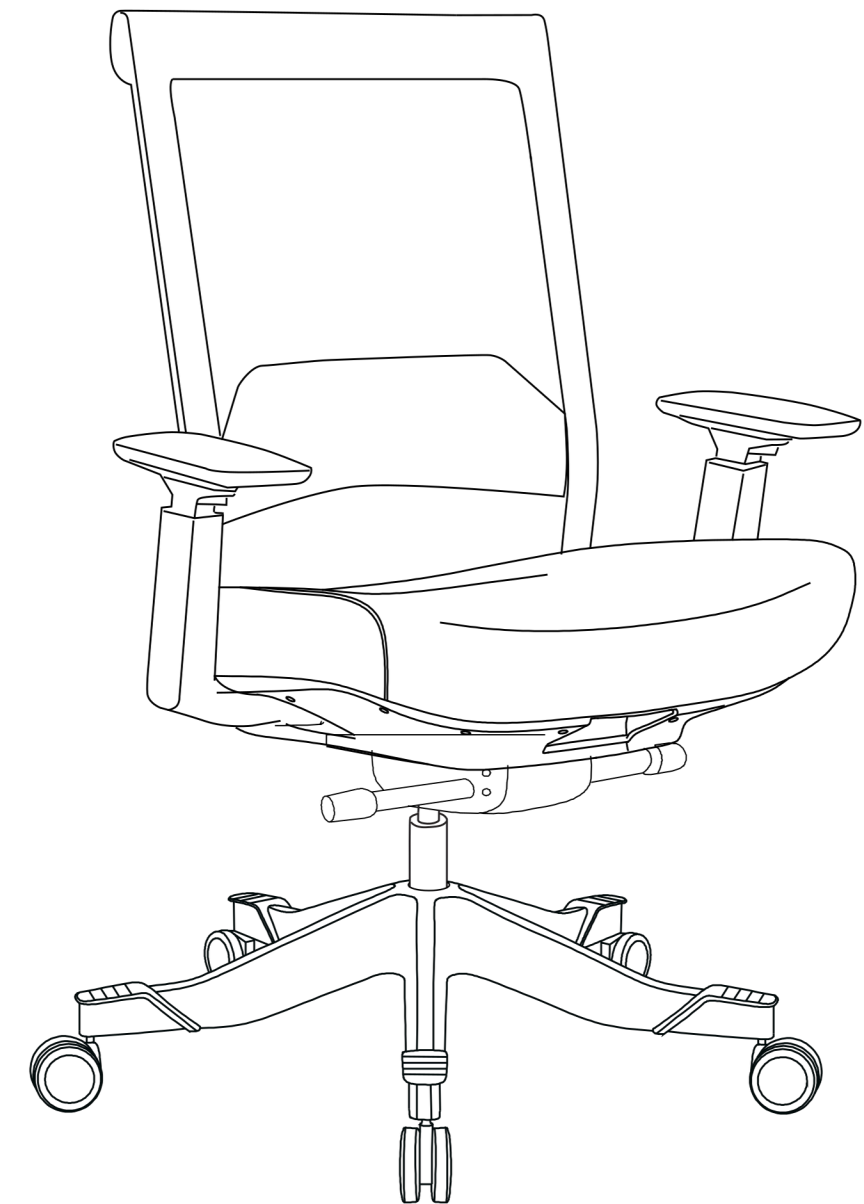

This product features an assembly design. Please follow the instructions below for proper assembly. All the necessary components listed below are included in the packaging.

Final Assembly Diagram

JUVIVO

6

7

Warning

1. This product is designed for seating only. Do not stand on this product. Do not use it as a step ladder.
2. Do not use this product unless all bolts and parts are firmly tightened. At least within 3 months, you have to check all the parts for safety use.
3. If any parts are missing, damaged or worn, stop using this product, repair the product with manufacturer's supplied parts.
4. Do not sit on the armrest of this product.
5. This product is designed for sitting one person at a time.
6. Children under the age of 10, please use under adult supervision.