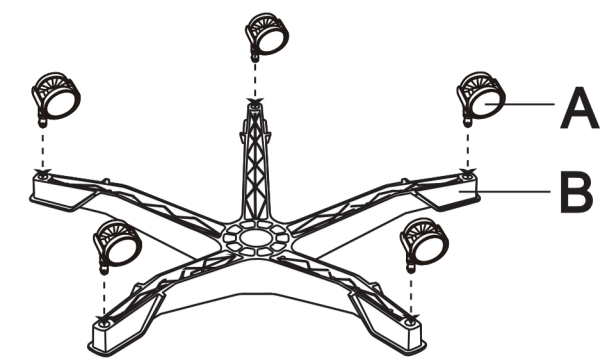

This product features an assembly design. Please follow the instructions below for proper assembly. All the necessary components listed below are included in the packaging.

Final Assembly Diagram

JUVIVO

OC391-Fab-G3-1-BK

A*5 	B*1 	C*1 	D*1 	E*1 
F*1 	G*1(R&L) 			

H*3(M8*20/M8/M8*16*2) 
I*1(M6*40/M6/M6*15*1.5) 
J*1 

1

2

3

4

5